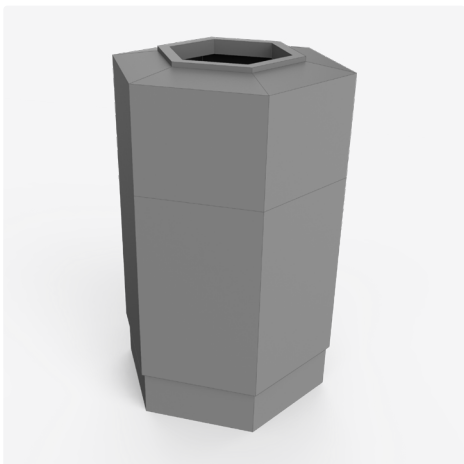

Refuse + Recycle

Hex Refuse Container

 **Overall size:** 19.50"w x 29.50"h x 17"d

 **Recommended bag size:** 40" x 48" (30-40 gallon)

 **Shipping weight:** 17 lbs

- Durable 2-piece garbage disposal unit
- Rotomoulded UV stabilized polyethylene
- Uses standard household green garbage bags

Uses:

- Waste disposal, recyclables, bulk product storage (sand, stone, etc.)

Square Refuse Container

 **Overall size:** 19.50"w x 36.25"h x 20.25"d

 **Recommended bag size:** 30" x 36" (20-30 gallon)

 **Shipping weight:** 20 lbs

- Durable 2-piece garbage disposal unit
- Rotomoulded UV stabilized polyethylene
- Uses standard household green garbage bags

Uses:

- Waste disposal, recyclables, bulk product storage (sand, stone, etc.)