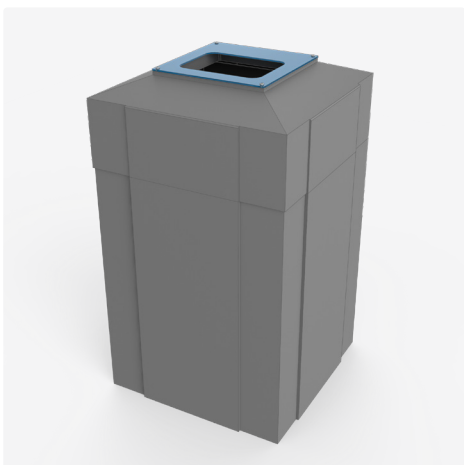

Refuse + Recycle

Hex Refuse Container

 **Overall size:** 19.50"w x 29.50"h x 17"d

 **Recommended bag size:** 40" x 48" (30-40 gallon)

 **Shipping weight:** 17 lbs

- Durable 2-piece garbage disposal unit
- Rotomoulded UV stabilized polyethylene
- Uses standard household green garbage bags

Uses:

- Waste disposal, recyclables, bulk product storage (sand, stone, etc.)

Square Refuse Container

 **Overall size:** 19.50"w x 36.25"h x 20.25"d

 **Recommended bag size:** 30" x 36" (20-30 gallon)

 **Shipping weight:** 20 lbs

- Durable 2-piece garbage disposal unit
- Rotomoulded UV stabilized polyethylene
- Uses standard household green garbage bags

Uses:

- Waste disposal, recyclables, bulk product storage (sand, stone, etc.)